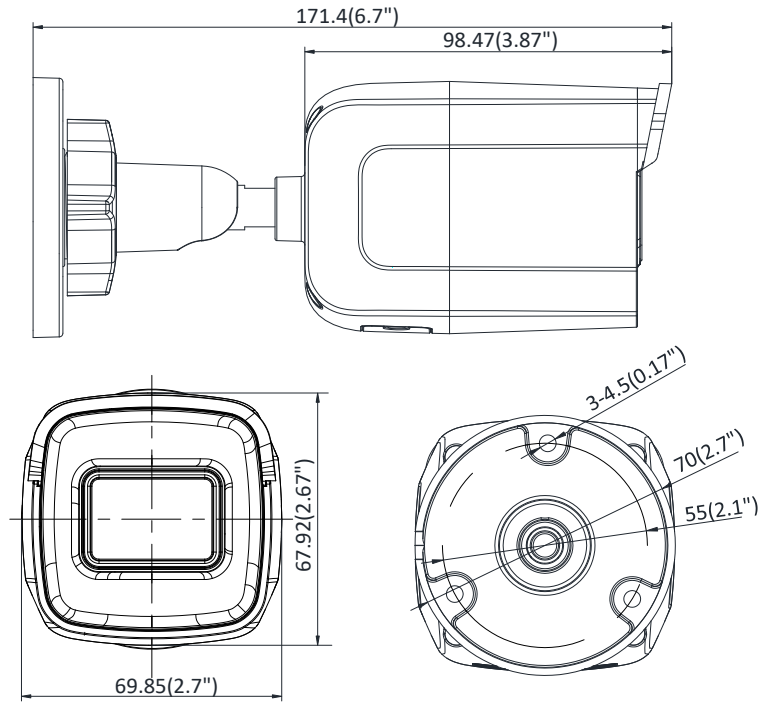

Dimensions

Unit: mm(inch)

Accessories

Distributed by

HIKVISION

Headquarters

No.555 Qianmo Road, Binjiang District,
Hangzhou 310051, China
T +86-571-8807-5998
overseasbusiness@hikvision.com

Hikvision USA
T +1-909-895-0400
sales.usa@hikvision.com

Hikvision Australia
T +61-2-8599-4233
salesau@hikvision.com

Hikvision India
T +91-22-28469900
sales@pramahikvision.com

Hikvision Canada
T +1-866-200-6690
sales.canada@hikvision.com

Hikvision Thailand
T +662-275-9949
sales.thailand@hikvision.com

Hikvision Europe
T +31-23-5542770
sales.eu@hikvision.com

Hikvision Italy
T +39-0438-6902
info.it@hikvision.com

Hikvision Brazil
T +55 11 3318-0050
Latam.support@hikvision.com

Hikvision Turkey
T +90 (216)521 7070- 7074
sales.tr@hikvision.com

Hikvision Malaysia
T +601-7652-2413
sales.my@hikvision.com

Hikvision UK & Ireland
T +01628-902140
sales.uk@hikvision.com

Hikvision South Africa
Tel: +27 (10) 0351172
sale.africa@hikvision.com

Hikvision France
T +33(0)1-85-330-450
info.fr@hikvision.com

Hikvision Kazakhstan
T +7-727-9730667
nikia.panfilov@hikvision.ru

Hikvision Vietnam
T +84-974270888
sales.vt@hikvision.com

Hikvision UAE
T +971-4-4432090
salesme@hikvision.com

Hikvision Singapore
T +65-6684-4718
sg@hikvision.com

Hikvision Spain
T +34-91-737-16-55
info.es@hikvision.com

Hikvision Tashkent
T +99-87-1238-9438
uzb@hikvision.ru

Hikvision Hong Kong
T +852-2151-1761
info.hk@hikvision.com

Hikvision Russia
T +7-495-669-67-99
saleru@hikvision.com

Hikvision Korea
T +82-(0)31-731-8817
sales.korea@hikvision.com

Hikvision Poland
T +48-22-460-01-50
info.pl@hikvision.com

Hikvision Indonesia
T +62-21-2933759
Sales.Indonesia@hikvision.com

Hikvision Colombia
sales.colombia@hikvision.com